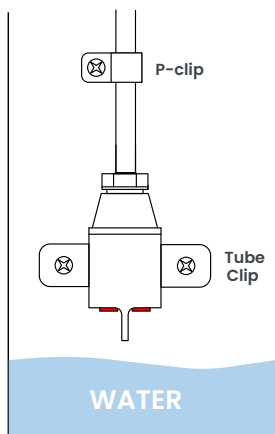

1. 6 Once the sensor is mounted, use the supplied P-clips to secure the sensor cable in position.
2. 7 Install the Blue Node according to its 'Quick Start Guide', and follow the instructions to plug the connector on the Water Detection Sensor into the Blue Node.
3. 8 If possible, ensure that data is correctly reporting before leaving the site.

No water detected

(No water across electrodes)