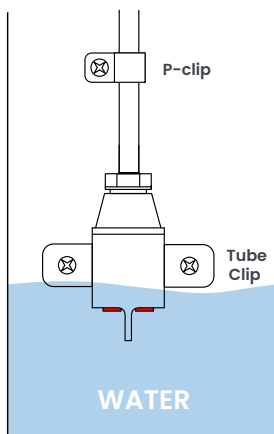

Water detected

(Water across electrodes)

IMPORTANT!

This sensor is designed for use in water **ONLY!**

The electrodes must be kept clean to maintain accurate readings. It is recommended to regularly clean the electrodes at least once every three months with a plastic brush.

Protect cables from animals by purchasing sheathing from your local hardware store.