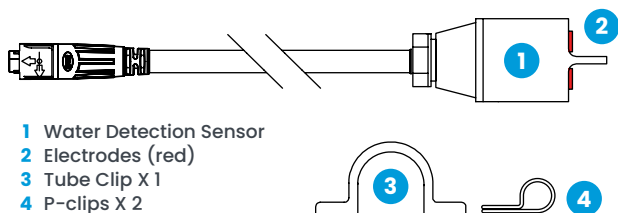

# Water Detection Sensor

Quick Start Guide

**INCYT**

## Product Overview

- 1 Water Detection Sensor
- 2 Electrodes (red)
- 3 Tube Clip X 1
- 4 P-clips X 2

This sensor detects the presence of water. When water is detected across the electrodes, the sensor will read **'Water detected'**.

If there is no water detected across the electrodes, the sensor will read **'No water detected'**. This can be useful for trough or tank monitoring applications.

- 1 Open the INCYT App and register the sensor. When instructed, scan the QR code on the box.
- 2 Add the appropriate Application within the INCYT App, and link the sensor.

## Installation and Mounting

- 5 Install the sensor so the electrodes are located near the surface of the water when it is at its minimum level. The included Tube Clip can be used to hold the sensor in the desired position.